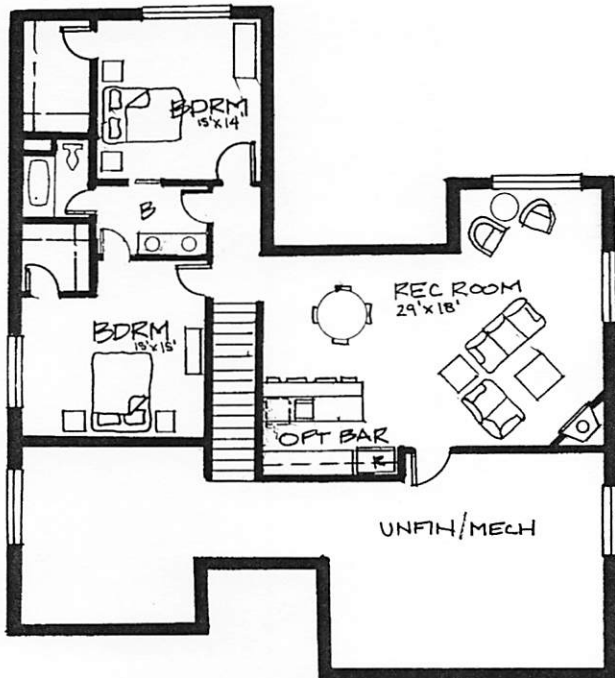

LOWER LEVEL
FINISH = 1750 SF± 1/8" = 1'-0"
UNFINISH = 620 SF±
TOTAL = 2370 SF±