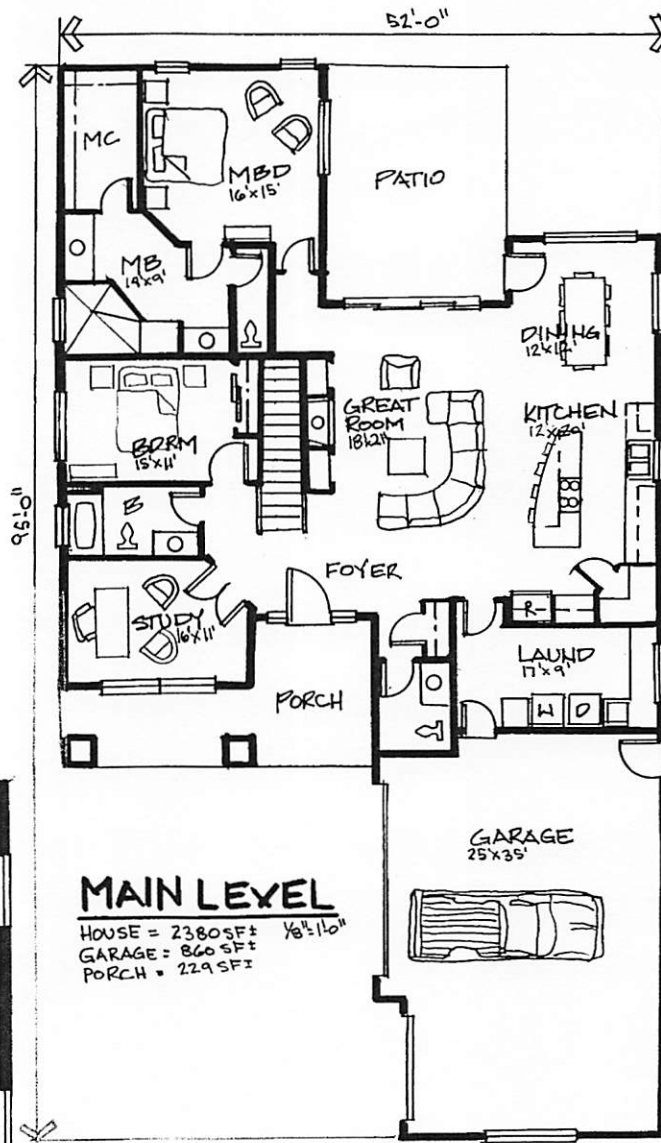

Concept Plan Ideas For

Kissing Camels
Plan #1
6/15/2015

PRELIMINARY Concept Copyright LGA Studios 2015

201 E Las Animas Suite 113
Colorado Springs, CO 80903
Phone: 719.635.0880
Fax: 719.636.1573
LGAstudios@mailbox@gmail.com
www.lgastudios.com